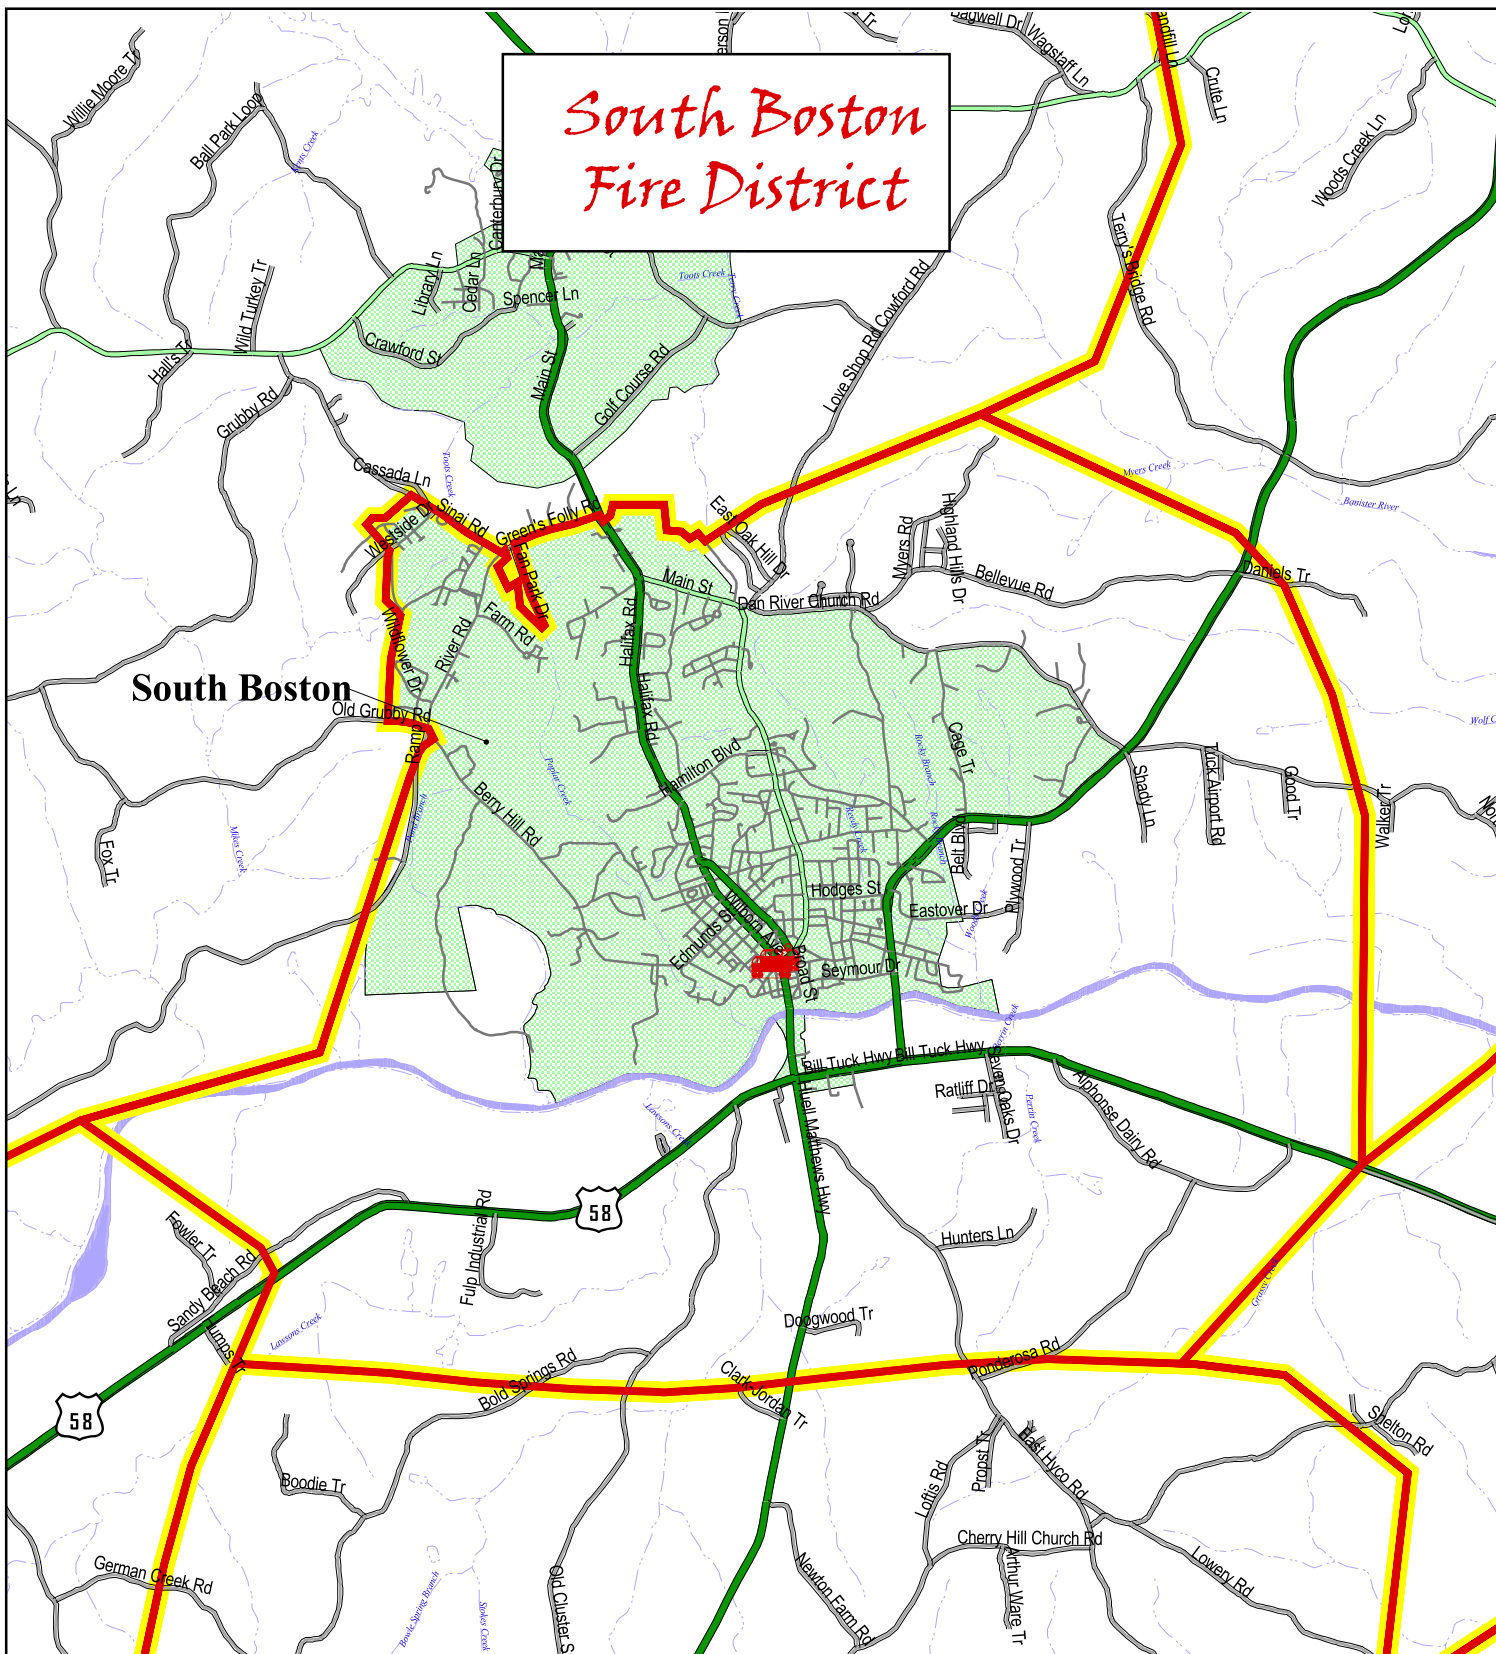

South Boston Fire District

- Fire Districts
- Fire Departments
- Roads**
- St/Rt
- Town
- US
- VA
- Hydro

Population: 10,768
 Housing Units: 4,952
 Square Miles: 38.56